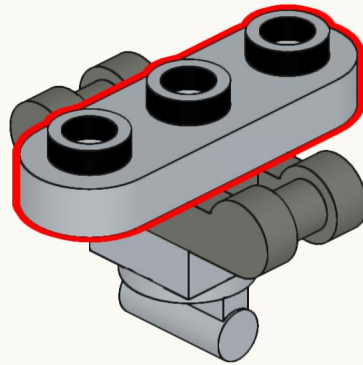

BRATISLAVA SNP BRIDGE – MOC KIT

	KIT GB-004 (2/2)	UNITS	WIDTH	LENGTH	HEIGHT
	MICRO SCALE	STUDS	8.0	23.0	9.5
	72 PARTS	INCHES	2.5	7.2	3.0
	DESIGNED IN 2025	CENTIMETERS	6.4	18.4	7.6

This MOC kit is based on an original MOC (My Own Creation) designed by **The Bobby Brix Channel**. The design and building instructions remain the property of The Bobby Brix Channel registered under SREDA s.r.o. For details or permissions regarding resale, wholesale, exhibitions, or commercial use, please contact The Bobby Brix Channel on bobbybrix.com.

10

11

12

13

14

15

16

17