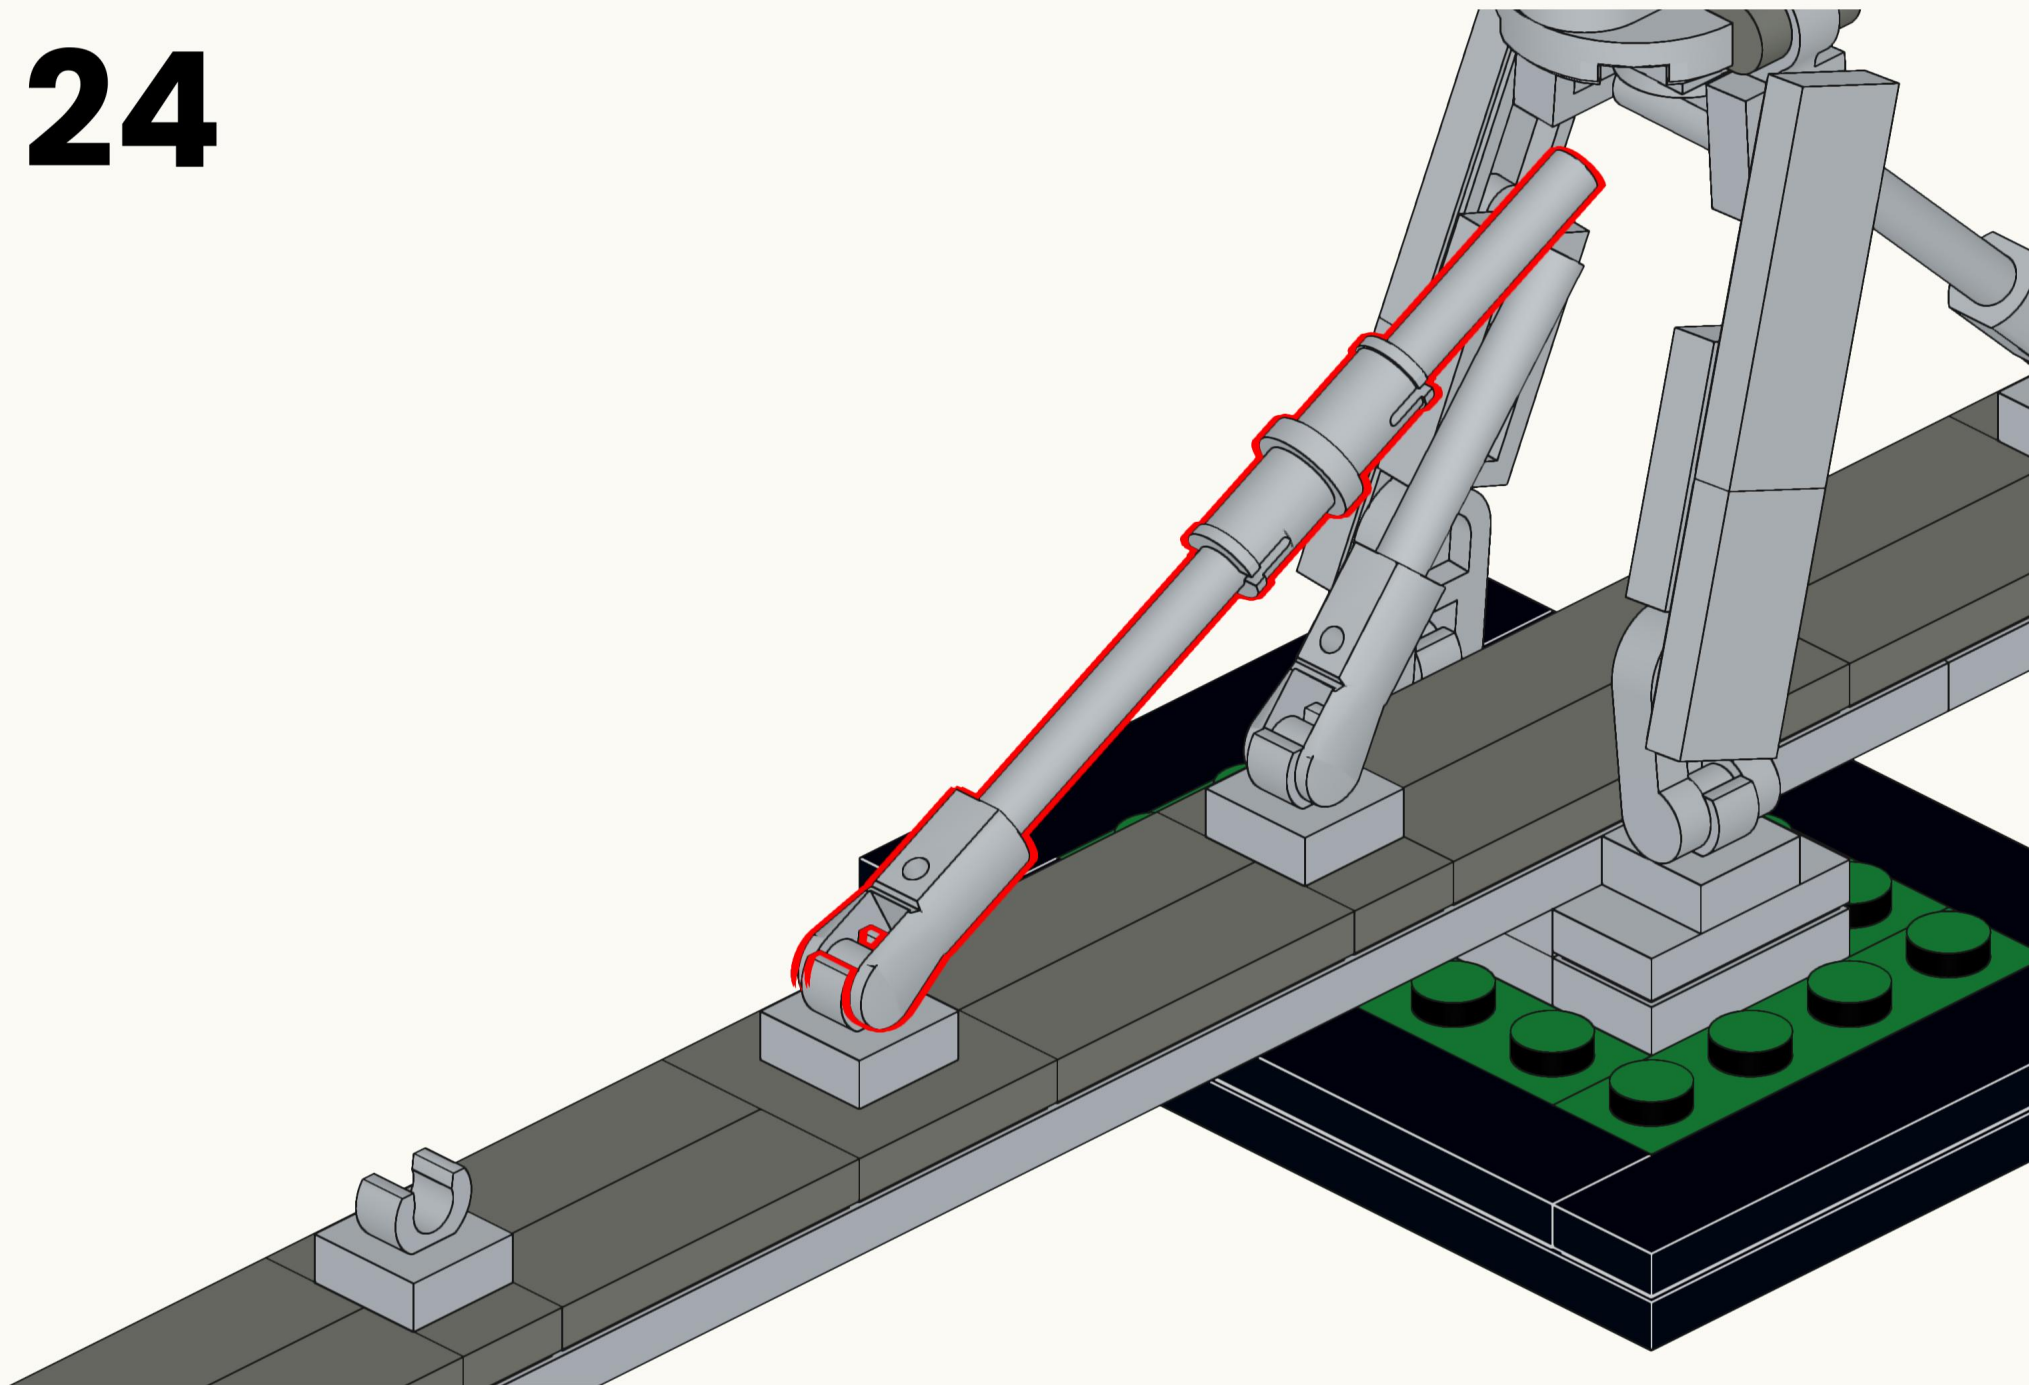

Most SNP (Bridge of the Slovak National Uprising) is a 430.8-meter (1,413-foot) long cable-stayed bridge spanning the **Danube River** in Bratislava, Slovakia. Opened in 1972, it connects the historic city center with the **Petržalka** district and is the world's longest bridge with a single pylon and asymmetrical cable-stayed design. The pylon stands 84.6 meters (278 feet) tall and supports the deck with steel cables.

18

19

20

21

22

23

24

25