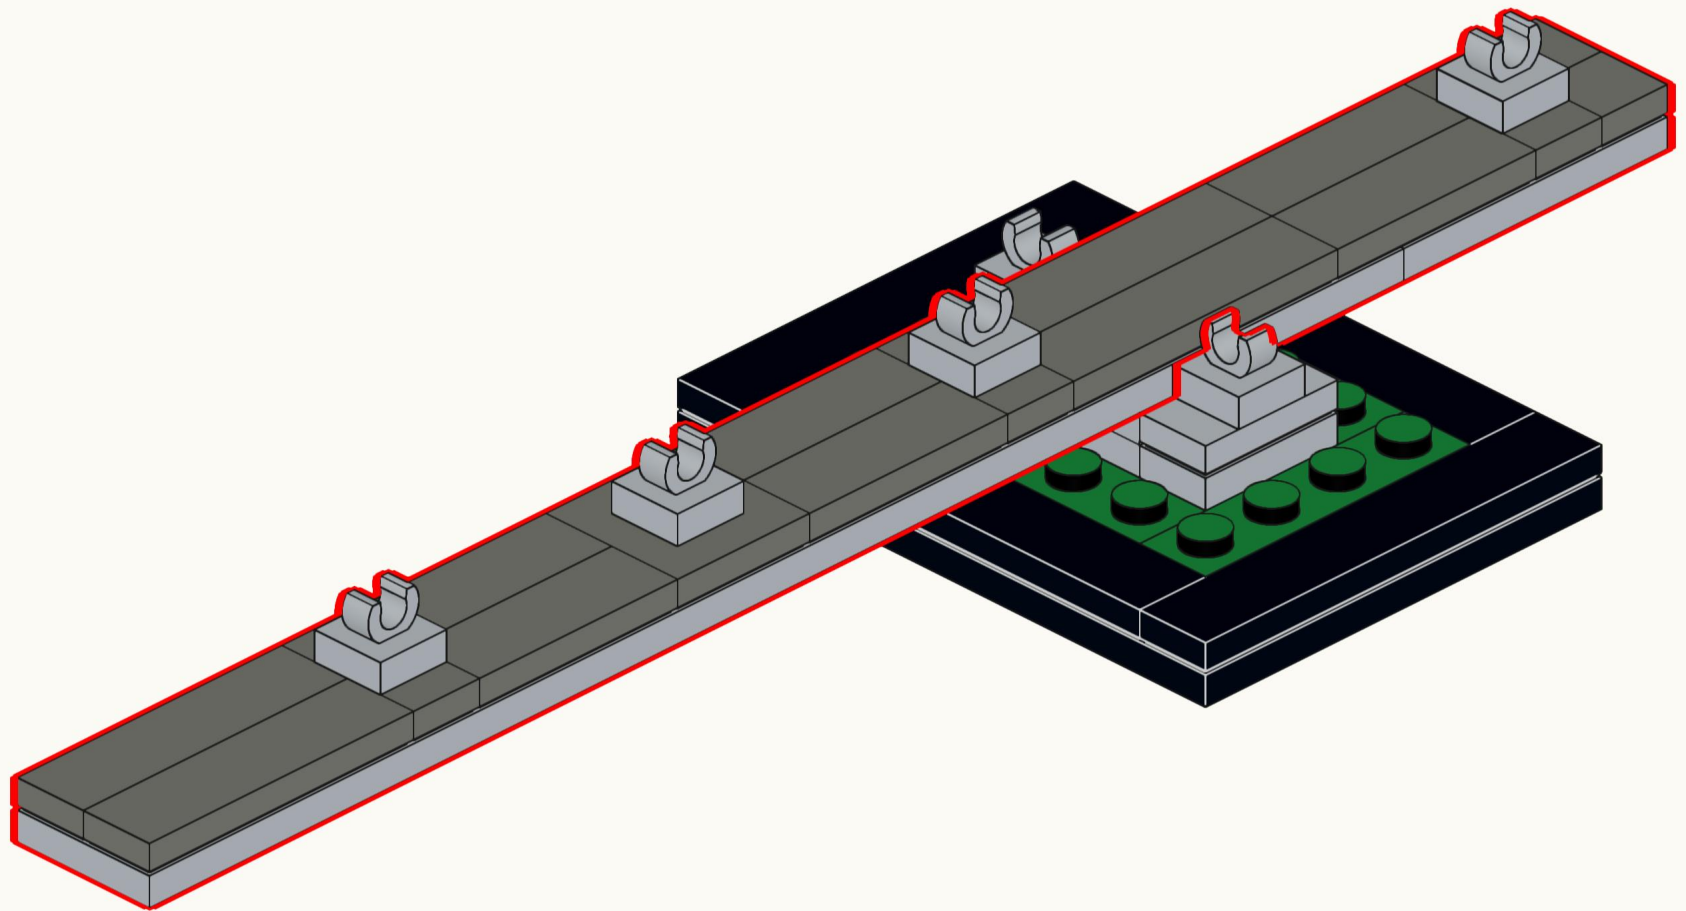

BRATISLAVA SNP BRIDGE – MOC KIT

	KIT GB-004 (2/2)	UNITS	WIDTH	LENGTH	HEIGHT
	MICRO SCALE	STUDS	8.0	23.0	9.5
	72 PARTS	INCHES	2.5	7.2	3.0
	DESIGNED IN 2025	CENTIMETERS	6.4	18.4	7.6

This MOC kit is based on an original MOC (My Own Creation) designed by **The Bobby Brix Channel**. The design and building instructions remain the property of The Bobby Brix Channel registered under SREDA s.r.o. For details or permissions regarding resale, wholesale, exhibitions, or commercial use, please contact The Bobby Brix Channel on bobbybrix.com.

10

11

12

13

14

15

16

17