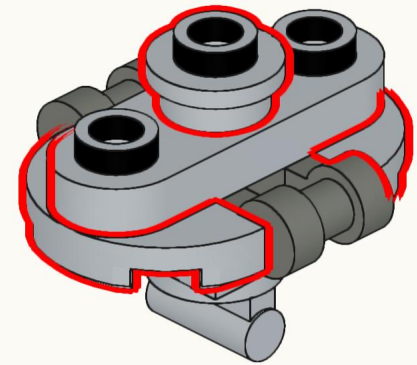

BRATISLAVA SNP BRIDGE – MOC KIT

	KIT GB-004 (2/2)	UNITS	WIDTH	LENGTH	HEIGHT
	MICRO SCALE	STUDS	8.0	23.0	9.5
	72 PARTS	INCHES	2.5	7.2	3.0
	DESIGNED IN 2025	CENTIMETERS	6.4	18.4	7.6

This MOC kit is based on an original MOC (My Own Creation) designed by **The Bobby Brix Channel**. The design and building instructions remain the property of The Bobby Brix Channel registered under SREDA s.r.o. For details or permissions regarding resale, wholesale, exhibitions, or commercial use, please contact The Bobby Brix Channel on bobbybrix.com.

10

11

12

13

14

15

16

17

18

19

20

21

22

23

24

25