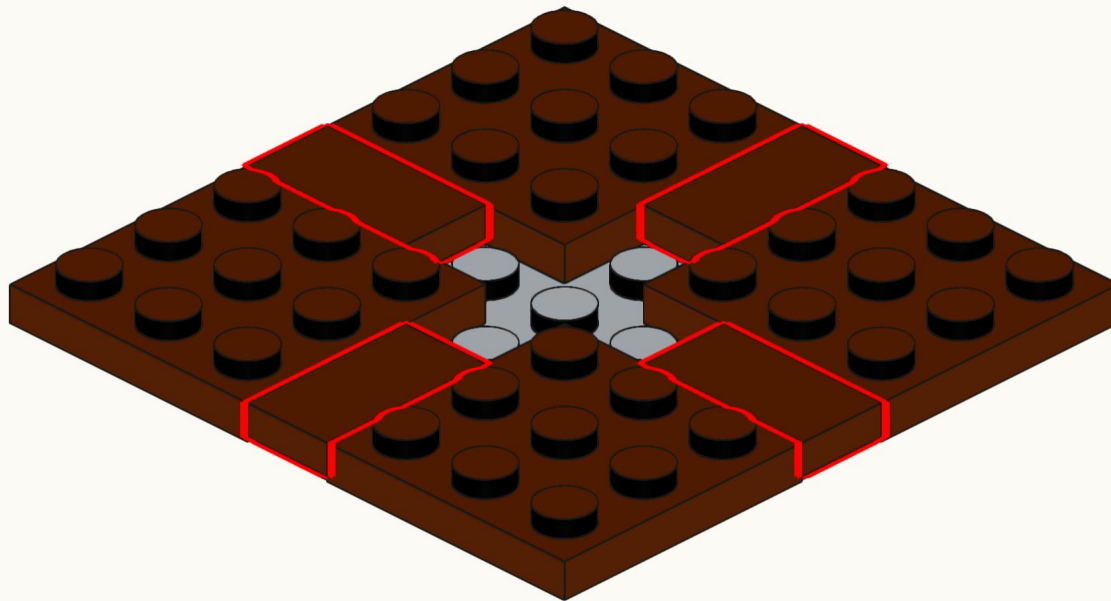

SLOVAK RADIO BUILDING – MOC KIT

	KIT GB-004 (1/2)	UNITS	WIDTH	LENGTH	HEIGHT
	MICRO SCALE	STUDS	7.0	7.0	8.4
	103 PARTS	INCHES	2.2	2.2	2.6
	DESIGNED IN 2025	CENTIMETERS	5.6	5.6	6.7

This MOC kit is based on an original MOC (My Own Creation) designed by **The Bobby Brix Channel**. The design and building instructions remain the property of The Bobby Brix Channel registered under SREDA s.r.o. For details or permissions regarding resale, wholesale, exhibitions, or commercial use, please contact The Bobby Brix Channel on bobbybrix.com.

1

2

3

4

5

6

7

8