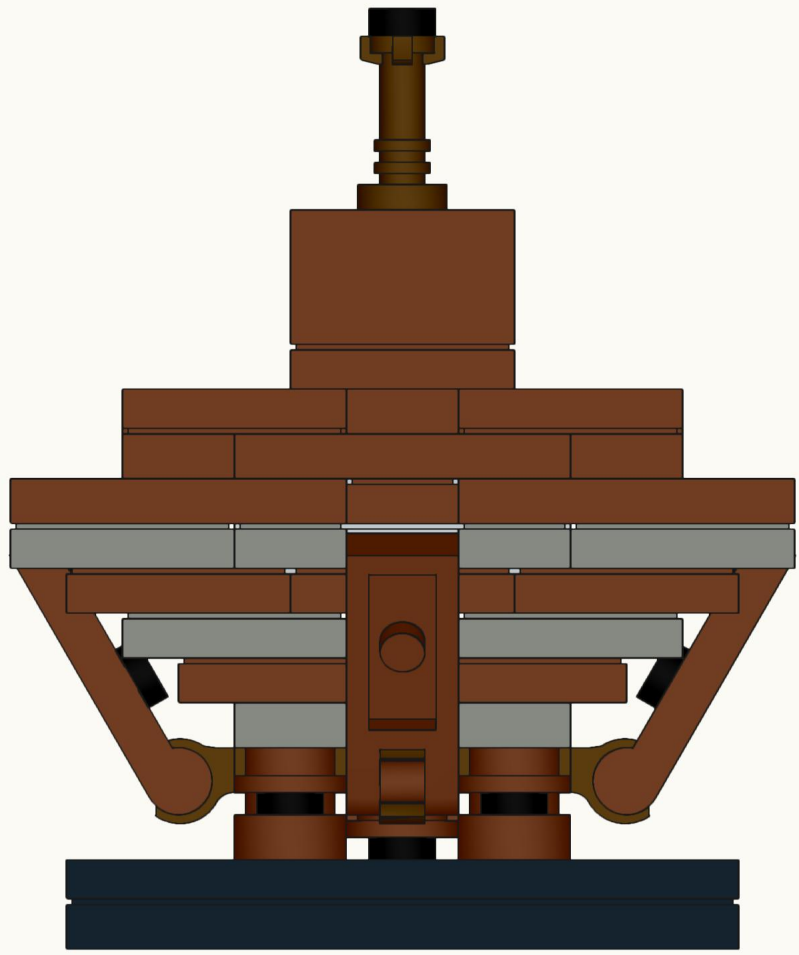

The **Slovenský Rozhlas Building** in Bratislava, Slovakia, is the headquarters of Slovak Radio and one of the country's most distinctive architectural landmarks.

Designed by Štefan Svetko, Štefan Ďurkovič, and Barnabáš Kissling, the building was constructed between 1967 and 1983. It features an inverted pyramid design, standing 80 meters (262 feet) tall, making it one of the most recognizable structures in the city.

Built primarily from steel and reinforced concrete, the building houses broadcasting studios, offices, and a concert hall with one of Slovakia's largest organs. Despite early criticism, it has become a symbol of Brutalist architecture in Eastern Europe and remains an active center for public broadcasting.

17

18

19

20

21

22

2x

2x