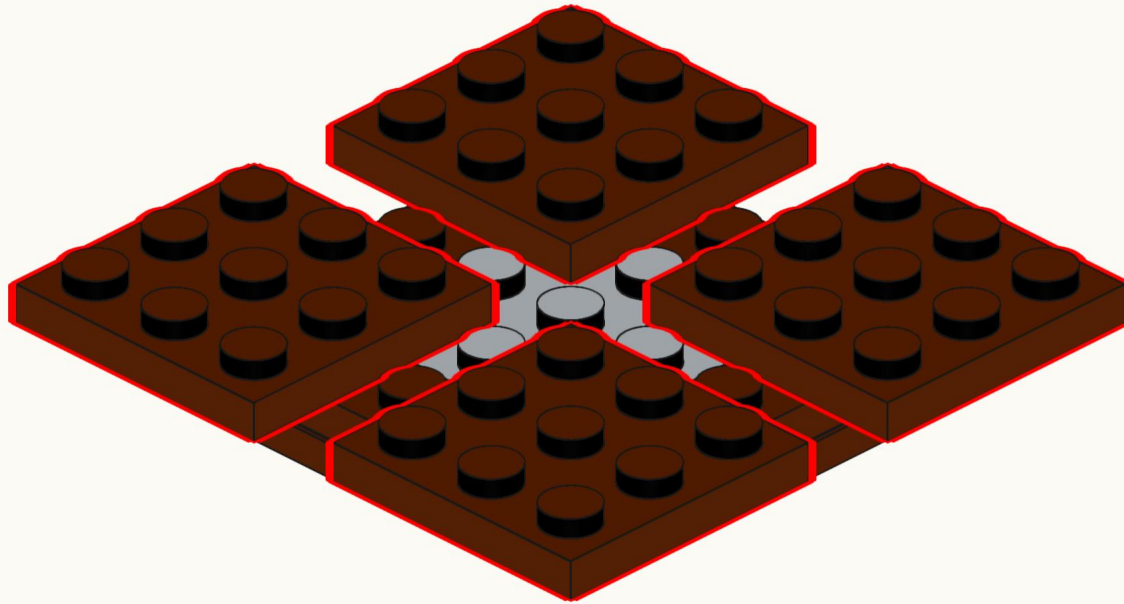

SLOVAK RADIO BUILDING – MOC KIT

	KIT GB-004 (1/2)	UNITS	WIDTH	LENGTH	HEIGHT
	MICRO SCALE	STUDS	7.0	7.0	8.4
	103 PARTS	INCHES	2.2	2.2	2.6
	DESIGNED IN 2025	CENTIMETERS	5.6	5.6	6.7

This MOC kit is based on an original MOC (My Own Creation) designed by **The Bobby Brix Channel**. The design and building instructions remain the property of The Bobby Brix Channel registered under SREDA s.r.o. For details or permissions regarding resale, wholesale, exhibitions, or commercial use, please contact The Bobby Brix Channel on bobbybrix.com.

1

2

3

4

5

6

7

8