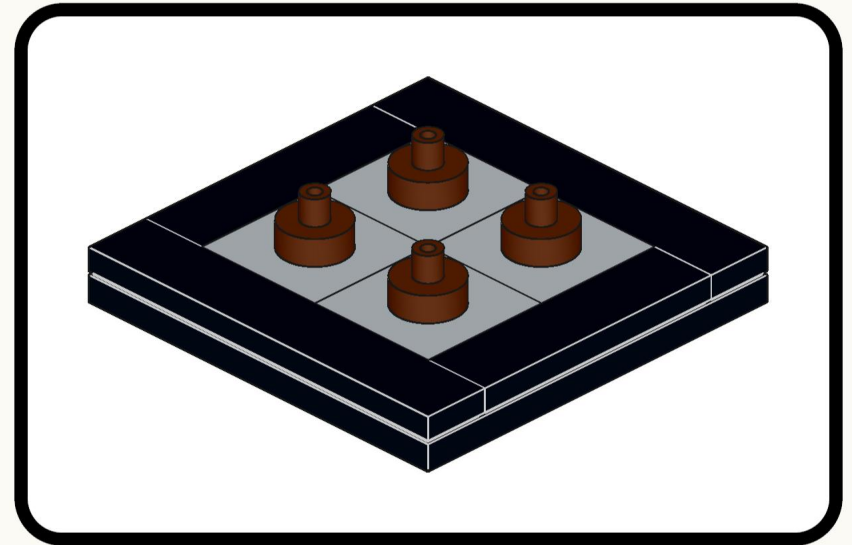

The **Slovenský Rozhlas Building** in Bratislava, Slovakia, is the headquarters of Slovak Radio and one of the country's most distinctive architectural landmarks.

Designed by Štefan Svetko, Štefan Ďurkovič, and Barnabáš Kissling, the building was constructed between 1967 and 1983. It features an inverted pyramid design, standing 80 meters (262 feet) tall, making it one of the most recognizable structures in the city.

Built primarily from steel and reinforced concrete, the building houses broadcasting studios, offices, and a concert hall with one of Slovakia's largest organs. Despite early criticism, it has become a symbol of Brutalist architecture in Eastern Europe and remains an active center for public broadcasting.

SLOVAK RADIO BUILDING – MOC KIT

	KIT GB-004 (1/2)	UNITS	WIDTH	LENGTH	HEIGHT
	MICRO SCALE	STUDS	7.0	7.0	8.4
	103 PARTS	INCHES	2.2	2.2	2.6
	DESIGNED IN 2025	CENTIMETERS	5.6	5.6	6.7

This MOC kit is based on an original MOC (My Own Creation) designed by **The Bobby Brix Channel**. The design and building instructions remain the property of The Bobby Brix Channel registered under SREDA s.r.o. For details or permissions regarding resale, wholesale, exhibitions, or commercial use, please contact The Bobby Brix Channel on bobbybrix.com.