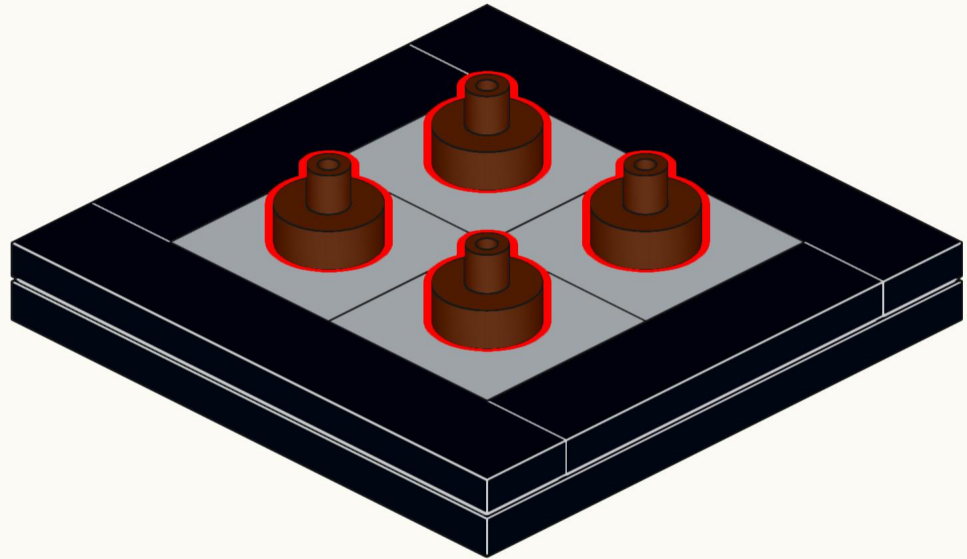

Built primarily from steel and reinforced concrete, the building houses broadcasting studios, offices, and a concert hall with one of Slovakia's largest organs. Despite early criticism, it has become a symbol of Brutalist architecture in Eastern Europe and remains an active center for public broadcasting.

SLOVAK RADIO BUILDING – MOC KIT

	KIT GB-004 (1/2)	UNITS	WIDTH	LENGTH	HEIGHT
	MICRO SCALE	STUDS	7.0	7.0	8.4
	103 PARTS	INCHES	2.2	2.2	2.6
	DESIGNED IN 2025	CENTIMETERS	5.6	5.6	6.7

This MOC kit is based on an original MOC (My Own Creation) designed by **The Bobby Brix Channel**. The design and building instructions remain the property of The Bobby Brix Channel registered under SREDA s.r.o. For details or permissions regarding resale, wholesale, exhibitions, or commercial use, please contact The Bobby Brix Channel on bobbybrix.com.

1

2

3

4

5

6

7

8