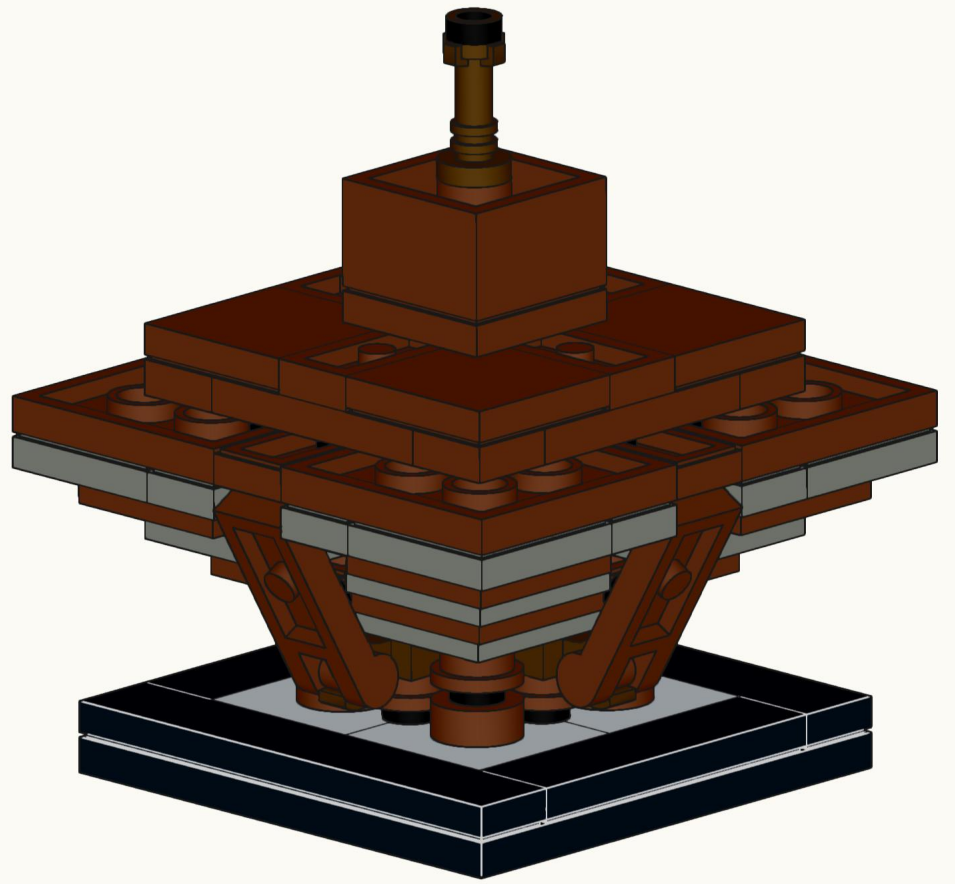

Built primarily from steel and reinforced concrete, the building houses broadcasting studios, offices, and a concert hall with one of Slovakia's largest organs. Despite early criticism, it has become a symbol of Brutalist architecture in Eastern Europe and remains an active center for public broadcasting.

17

18

19

20

21

22

2x

2x