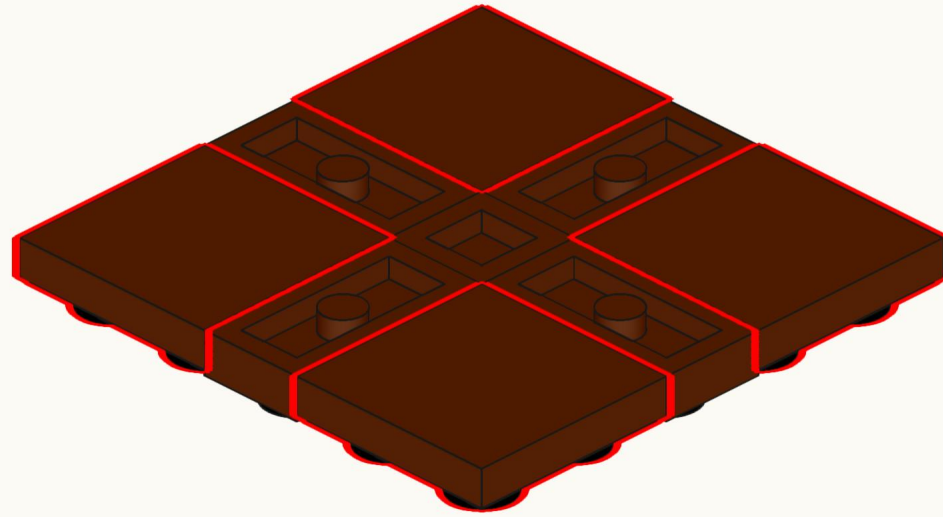

SLOVAK RADIO BUILDING – MOC KIT

	KIT GB-004 (1/2)	UNITS	WIDTH	LENGTH	HEIGHT
	MICRO SCALE	STUDS	7.0	7.0	8.4
	103 PARTS	INCHES	2.2	2.2	2.6
	DESIGNED IN 2025	CENTIMETERS	5.6	5.6	6.7

This MOC kit is based on an original MOC (My Own Creation) designed by **The Bobby Brix Channel**. The design and building instructions remain the property of The Bobby Brix Channel registered under SREDA s.r.o. For details or permissions regarding resale, wholesale, exhibitions, or commercial use, please contact The Bobby Brix Channel on bobbybrix.com.

1

2

3

4

5

6

7

8

9

10

11

12

13

14

15

16

17

18

19

20

21

22

2x

2x